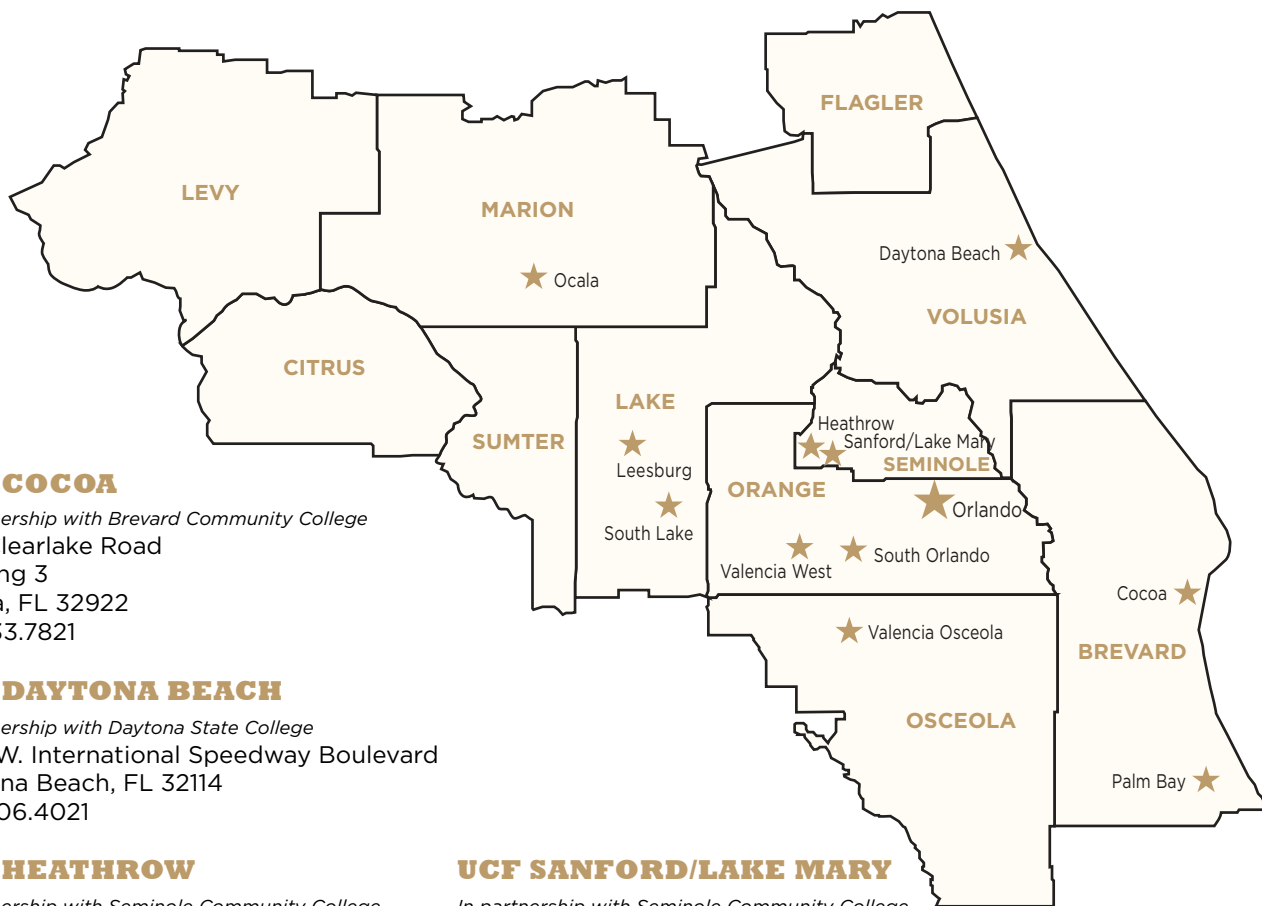

# UCF REGIONAL CAMPUSES

## UCF COCOA

*In partnership with Brevard Community College*  
 1519 Clearlake Road  
 Building 3  
 Cocoa, FL 32922  
 321.433.7821

## UCF DAYTONA BEACH

*In partnership with Daytona State College*  
 1200 W. International Speedway Boulevard  
 Daytona Beach, FL 32114  
 386.506.4021