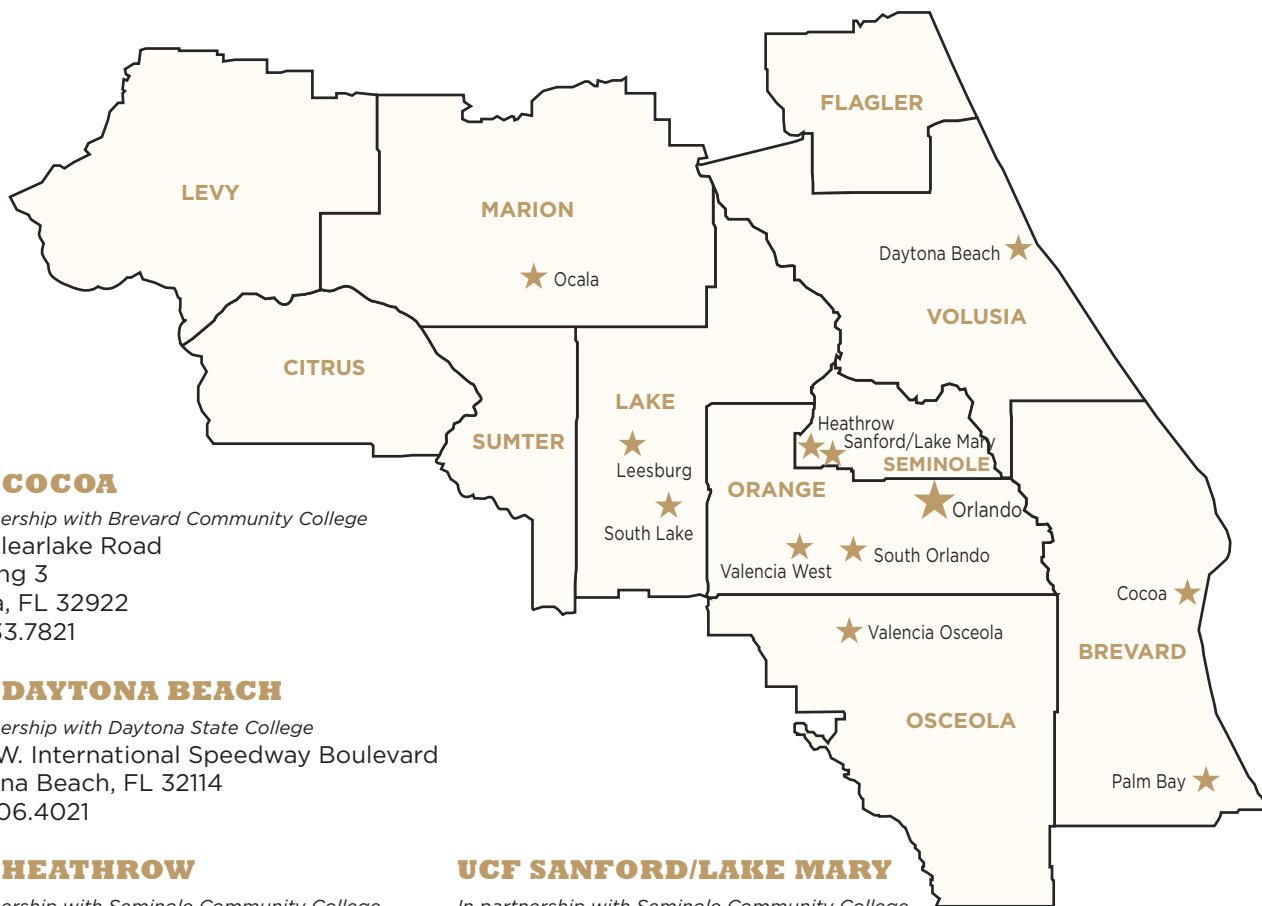

# UCF REGIONAL CAMPUSES

## UCF COCOA

*In partnership with Brevard Community College*  
 1519 Clearlake Road  
 Building 3  
 Cocoa, FL 32922  
 321.433.7821

## UCF DAYTONA BEACH

*In partnership with Daytona State College*  
 1200 W. International Speedway Boulevard  
 Daytona Beach, FL 32114  
 386.506.4021